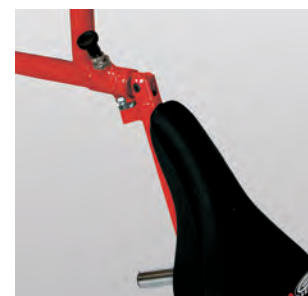

PETRA Features

- Sizes from 3-4 years to adult.
- If the user walk "tip toe" – then add about 5 cm to leg length to find relevant saddle height.
- All sizes have saddle and chest support on multi adjustable fittings and posts.
- Each size can be adjusted app. 16 cm in saddle height and longer posts can be supplied.
- Adjustable handlebar with brake, two parking brakes on the frame and reflectors in wheels, rear and front.
- Reliable handling by assistive steering spring system.
- Mini PETRA, children age 3-6 has no drop link, usual equipped with junior bike saddle and PUR semi circle body support.
- Size X-small and up all have drop link of the saddle section.
- Durable & stabile design.
- Easy transfer on and off by use of drop link of saddle section.
- Tool bag and manual.

Examples of accessories – look in our company brochure and on our website for latest info about colors, parts and accessories, that are used across PETRA, CAVALIER, FF and CROSS RUNNER.

Belt and chest plate

Hand cuffs

2 PUR supports

Moon Plate behind

Droplink