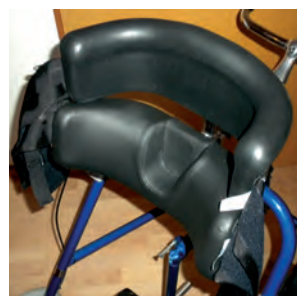

2 PUR supports