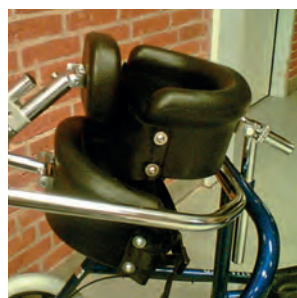

Moon Plate behind